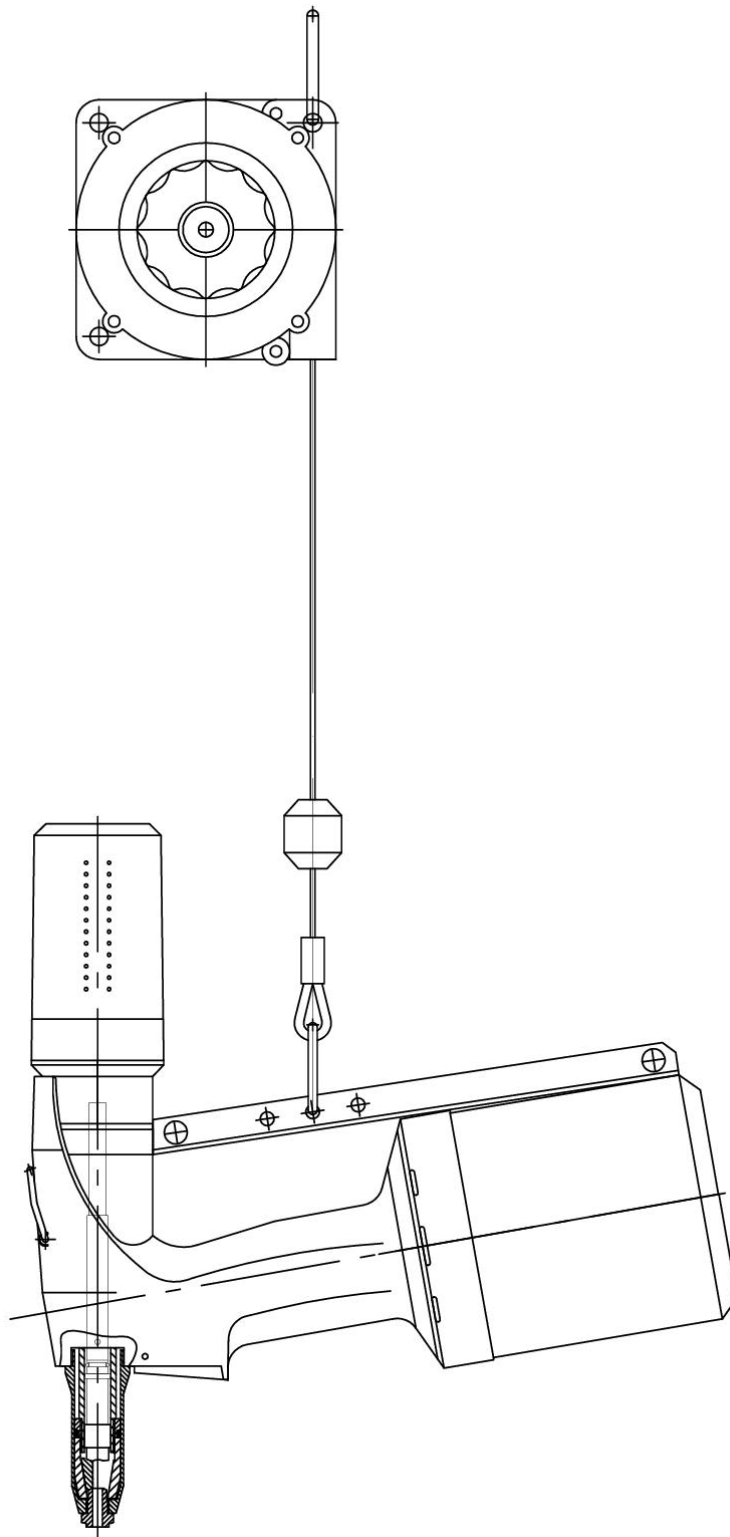

Rivet tool AP3 axial with balancer

Ing-D.B. GmbH
www.ing-db.de

Rivet tool AP3 axial with balancer